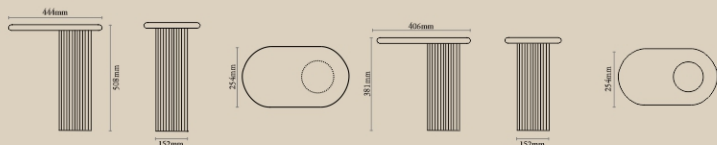

## Aoto Armchair

NUMBER	PRODUCT NAME	PRODUCT NUMBER	WIDTH x DEPTH x HEIGHT
M	Aoto Armchair	RHEA X THOT 1013	710mm x 710mm x 790mm

Seat Height : 630mm

## Yuto Coffee Table Set

NUMBER	PRODUCT NAME	PRODUCT NUMBER	WIDTH x DEPTH x HEIGHT
K	Yuto coffee table large	RHEA X THOT 1011	800mm x 800mm x 430mm
L	Yuto coffee table small	RHEA X THOT 1012	630mm x 630mm x 350mm

## Nobu Cocktail Table (Set) - Black

NUMBER	PRODUCT NAME	PRODUCT NUMBER	WIDTH x DEPTH x HEIGHT
N	Nobu cocktail table large	RHEA X THOT 1014	444mm x 254mm x 508mm
O	Nobu cocktail table small	RHEA X THOT 1015	406mm x 254mm x 381mm

## Nobu Cocktail Table (Set) - White

NUMBER	PRODUCT NAME	PRODUCT NUMBER	WIDTH x DEPTH x HEIGHT
N	Nobu cocktail table large	RHEA X THOT 1014	444mm x 254mm x 508mm
O	Nobu cocktail table small	RHEA X THOT 1015	406mm x 254mm x 381mm