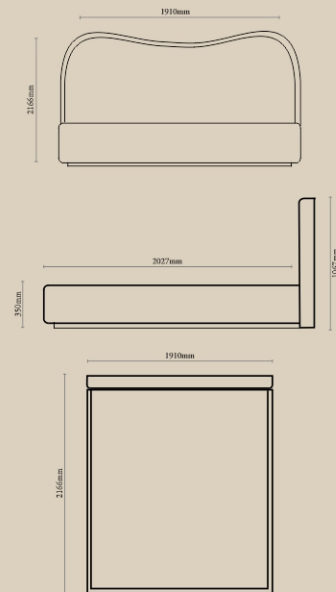

NUMBER	PRODUCT NAME	PRODUCT NUMBER	WIDTH x DEPTH x HEIGHT
A	Ariake bed	RHEAX THOT 1025	1910mm x 2166mm x 1067mm

Mattress Size : 1850mm x 2000mm x 245mm to 305 mm

Assembly required.