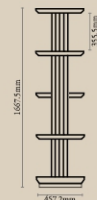

NUMBER	PRODUCT NAME	PRODUCT NUMBER	WIDTH x DEPTH x HEIGHT
s	Kōji Bookshelf	RHEA X THOT 1019	1830mm x 457.5mm x 1667.5mm

Assembly required.