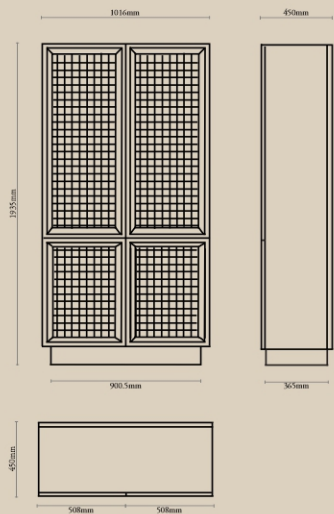

## Ariake Bed Side Table

NUMBER	PRODUCT NAME	PRODUCT NUMBER	WIDTH x DEPTH x HEIGHT
A	Ariake Bed Side	RHEA X'THOT 1026	620mm x 406.4mm x 558.5mm

## Saga TV Unit

NUMBER	PRODUCT NAME	PRODUCT NUMBER	WIDTH x DEPTH x HEIGHT
Z	Saga TV Unit	RHEA X'THOT 1027	1650 mm x 457.2mm x 609.5mm

## Taro Lamps

NUMBER	PRODUCT NAME	PRODUCT NUMBER	WIDTH x DEPTH x HEIGHT
Z_2	Taro Lamp Large	RHEA X'THOT 1029	571.5mm Dia x 1200mm H (L)
Z_3	Taro Lamp Medium	RHEA X'THOT 1030	440mm Dia x 850mm H (M)
Z_4	Taro Lamp Small	RHEA X'THOT 1031	304.8mm Dia x 525mm H (S)