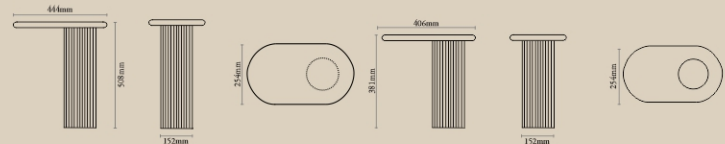

## Aoto Armchair

NUMBER	PRODUCT NAME	PRODUCT NUMBER	WIDTH x DEPTH x HEIGHT
M	Aoto Armchair	RHEA X THOT 1013	710mm x 710mm x 790mm

Seat Height : 630mm

## Yuto Coffee Table Set

NUMBER	PRODUCT NAME	PRODUCT NUMBER	WIDTH x DEPTH x HEIGHT
K	Yuto coffee table large	RHEA X THOT 1011	800mm x 800mm x 430mm
L	Yuto coffee table small	RHEA X THOT 1012	630mm x 630mm x 350mm

## Nobu Cocktail Table (Set) - Black

NUMBER	PRODUCT NAME	PRODUCT NUMBER	WIDTH x DEPTH x HEIGHT
N	Nobu cocktail table large	RHEA X THOT 1014	444mm x 254mm x 508mm
O	Nobu cocktail table small	RHEA X THOT 1015	406mm x 254mm x 381mm