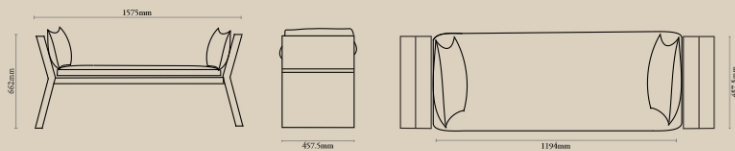

NUMBER	PRODUCT NAME	PRODUCT NUMBER	WIDTH x DEPTH x HEIGHT
Y	Ariake bench	RHEA X'THOT 1026	1575mm x 457.5mm x 662mm