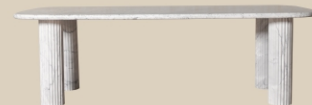

Shugo Dining Table - White

NUMBER	PRODUCT NAME	PRODUCT NUMBER	WIDTH x DEPTH x HEIGHT
T	Asahi dining table	RHEA X THOT 1020	2430mm x 1210mm x 707mm

Assembly required.