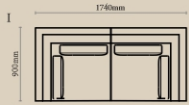

## Holm Slipcover - 2 seater

NUMBER	PRODUCT NAME	PRODUCT NUMBER	WIDTH x DEPTH x HEIGHT
I	Holm slipcover	RHEA X THOT 1010	1740mm x x 900mm x 850mm

Seat Height : 460mm