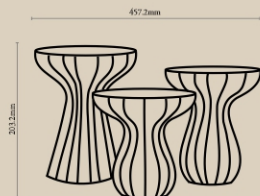

Rikyē Candle Stands

NUMBER	PRODUCT NAME	PRODUCT NUMBER	WIDTH x DEPTH x HEIGHT
Z_5	Rikyē Candle Stand L	RHEA X THOT 1032	152.4mm Dia x 203.2mm H (L)
Z_6	Rikyē Candle Stand M	RHEA X THOT 1033	152.4mm Dia x 177.8mm H (M)
Z_7	Rikyē Candle Stand S	RHEA X THOT 1034	152.4mm Dia x 152.4mm H (S)

Akito, Jiro & Hibiki Cushions

NUMBER	PRODUCT NAME	PRODUCT NUMBER	WIDTH x HEIGHT
Z_8	Cushions_1	RHEA X THOT 1035	457.2mm x 457.2mm
Z_9	Cushions_2	RHEA X THOT 1036	457.2mm x 457.2mm
Z_10	Cushions_3	RHEA X THOT 1037	457.2mm x 457.2mm
Z_11	Cushions_4	RHEA X THOT 1038	457.2mm x 457.2mm
Z_12	Cushions_5	RHEA X THOT 1039	457.2mm x 457.2mm
Z_13	Cushions_6	RHEA X THOT 1040	457.2mm x 457.2mm

Shoji Center Piece

NUMBER	PRODUCT NAME	PRODUCT NUMBER	WIDTH x DEPTH x HEIGHT
Z_14	Shoji Center Piece L	RHEA X THOT 1035	400mm Dia x 80mm H
Z_15	Shoji Center Piece M	RHEA X THOT 1035	290mm Dia x 50.5 mm H