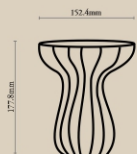

## Taro Lamps

NUMBER	PRODUCT NAME	PRODUCT NUMBER	WIDTH x DEPTH x HEIGHT
Z_2	Taro Lamp Large	RHEA X'THOT 1029	571.5mm Dia x 1200mm H (L)
Z_3	Taro Lamp Medium	RHEA X'THOT 1030	440mm Dia x 850mm H (M)
Z_4	Taro Lamp Small	RHEA X'THOT 1031	304.8mm Dia x 525mm H (S)

## Rikyē Candle Stands

NUMBER	PRODUCT NAME	PRODUCT NUMBER	WIDTH x DEPTH x HEIGHT
Z_5	Rikyē Candle Stand L	RHEA X THOT 1032	152.4mm Dia x 203.2mm H (L)
Z_6	Rikyē Candle Stand M	RHEA X THOT 1033	152.4mm Dia x 177.8mm H (M)
Z_7	Rikyē Candle Stand S	RHEA X THOT 1034	152.4mm Dia x 152.4mm H (S)