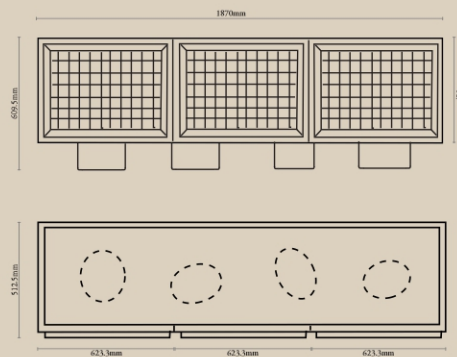

NUMBER	PRODUCT NAME	PRODUCT NUMBER	WIDTH x DEPTH x HEIGHT
Z	Saga TV Unit	RHEA X'THOT 1027	1650 mm x 457.2mm x 609.5mm