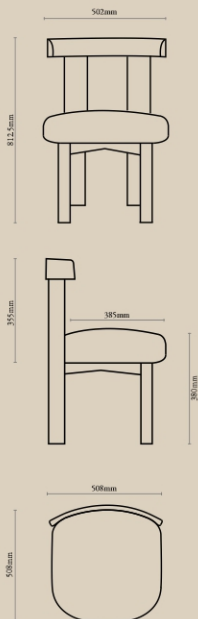

## Aoto Armchair

NUMBER	PRODUCT NAME	PRODUCT NUMBER	WIDTH x DEPTH x HEIGHT
M	Aoto Armchair	RHEA X THOT 1013	710mm x 710mm x 790mm

Seat Height : 630mm

### Asahi Dining Table - Black

NUMBER	PRODUCT NAME	PRODUCT NUMBER	WIDTH x DEPTH x HEIGHT
T	Asahi dining table	RHEA X THOT 1020	2430mm x 1210mm x 707mm

Assembly required.

### Shugo Dining Table - White

NUMBER	PRODUCT NAME	PRODUCT NUMBER	WIDTH x DEPTH x HEIGHT
T	Asahi dining table	RHEA X THOT 1020	2430mm x 1210mm x 707mm

Assembly required.

## Asahi Dining Chair

NUMBER	PRODUCT NAME	PRODUCT NUMBER	WIDTH x DEPTH x HEIGHT
V	Asahi dining chair	RHEA X'THOT 1022	508mm x 508mm x 812.5mm

Seat Height : 480mm