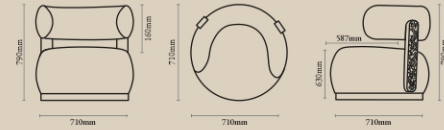

# Kenzo Sectional Sofa

NUMBER	PRODUCT NAME	PRODUCT NUMBER	WIDTH x DEPTH x HEIGHT
A	Corner module	RHEA X THOT 1001	900mm x 900mm x 850mm
B	Single Seater Module	RHEA X THOT 1002	925mm x 900mm x 850mm
C	Pouffe	RHEA X THOT 1003	920mm x 920mm x 460mm
D	3 Seater Module_1	RHEA X THOT 1004	2740mm x 920mm x 850mm
E	3 Seater Module_2	RHEA X THOT 1005	2740mm x 900mm x 850mm
F	3 Seater Module_3	RHEA X THOT 1006	2720mm x 920mm x 850mm
G	4 Seater Module	RHEA X THOT 1007	3645mm x 920mm x 850mm
H	5 Seater Module_1	RHEA X THOT 1008	3650mm x 1820mm x 850mm
I	5 Seater Module_2	RHEA X THOT 1009	3670mm x 1825mm x 850mm

Seat Height : 460 mm

*All dimensions in MM*

## Holm Slipcover - 2 seater

NUMBER	PRODUCT NAME	PRODUCT NUMBER	WIDTH x DEPTH x HEIGHT
I	Holm slipcover	RHEA X THOT 1010	1740mm x x 900mm x 850mm

Seat Height : 460mm

## Aoto Armchair

NUMBER	PRODUCT NAME	PRODUCT NUMBER	WIDTH x DEPTH x HEIGHT
M	Aoto Armchair	RHEA X THOT 1013	710mm x 710mm x 790mm

Seat Height : 630mm