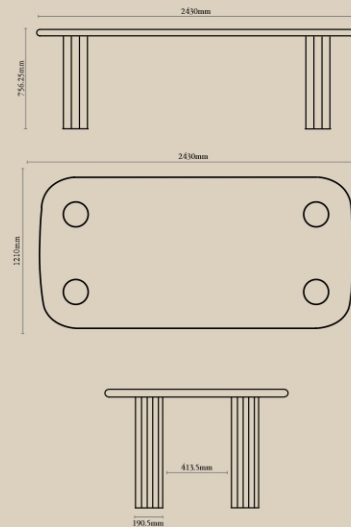

## Yozu Tiered Side table

NUMBER	PRODUCT NAME	PRODUCT NUMBER	WIDTH x DEPTH x HEIGHT
R	Yozu Tiered Side table	RHEA X THOT 1018	535mm x 355mm x 557.5mm

## Kōji Bookshelf

NUMBER	PRODUCT NAME	PRODUCT NUMBER	WIDTH x DEPTH x HEIGHT
s	Kōji Bookshelf	RHEA X THOT 1019	1830mm x 457.5mm x 1667.5mm

Assembly required.

### Asahi Dining Table - Black

NUMBER	PRODUCT NAME	PRODUCT NUMBER	WIDTH x DEPTH x HEIGHT
T	Asahi dining table	RHEA X THOT 1020	2430mm x 1210mm x 707mm

Assembly required.

### Shugo Dining Table - White

NUMBER	PRODUCT NAME	PRODUCT NUMBER	WIDTH x DEPTH x HEIGHT
T	Asahi dining table	RHEA X THOT 1020	2430mm x 1210mm x 707mm

Assembly required.