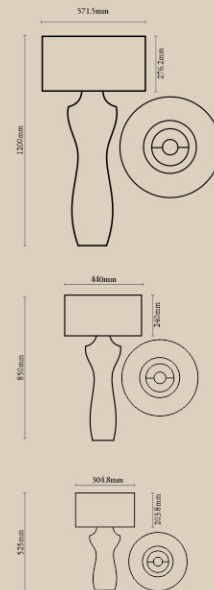

## Ariake Bench

NUMBER	PRODUCT NAME	PRODUCT NUMBER	WIDTH x DEPTH x HEIGHT
Y	Ariake bench	RHEA X'THOT 1026	1575mm x 457.5mm x 662mm

## Ariake Bed Side Table

NUMBER	PRODUCT NAME	PRODUCT NUMBER	WIDTH x DEPTH x HEIGHT
A	Ariake Bed Side	RHEA X'THOT 1026	620mm x 406.4mm x 558.5mm

## Sake Cabinet

NUMBER	PRODUCT NAME	PRODUCT NUMBER	WIDTH x DEPTH x HEIGHT
Z_1	Sake Cabinet	RHEA X'THOT 1028	1016 mm x 450mm x 1935mm

## Taro Lamps

NUMBER	PRODUCT NAME	PRODUCT NUMBER	WIDTH x DEPTH x HEIGHT
Z_2	Taro Lamp Large	RHEA X'THOT 1029	571.5mm Dia x 1200mm H (L)
Z_3	Taro Lamp Medium	RHEA X'THOT 1030	440mm Dia x 850mm H (M)
Z_4	Taro Lamp Small	RHEA X'THOT 1031	304.8mm Dia x 525mm H (S)