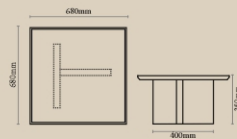

## Holm Slipcover - 2 seater

NUMBER	PRODUCT NAME	PRODUCT NUMBER	WIDTH x DEPTH x HEIGHT
I	Holm slipcover	RHEA X THOT 1010	1740mm x x 900mm x 850mm

Seat Height : 460mm

## Aoto Armchair

NUMBER	PRODUCT NAME	PRODUCT NUMBER	WIDTH x DEPTH x HEIGHT
M	Aoto Armchair	RHEA X THOT 1013	710mm x 710mm x 790mm

Seat Height : 630mm

## Yuto Coffee Table Set

NUMBER	PRODUCT NAME	PRODUCT NUMBER	WIDTH x DEPTH x HEIGHT
K	Yuto coffee table large	RHEA X THOT 1011	800mm x 800mm x 430mm
L	Yuto coffee table small	RHEA X THOT 1012	630mm x 630mm x 350mm