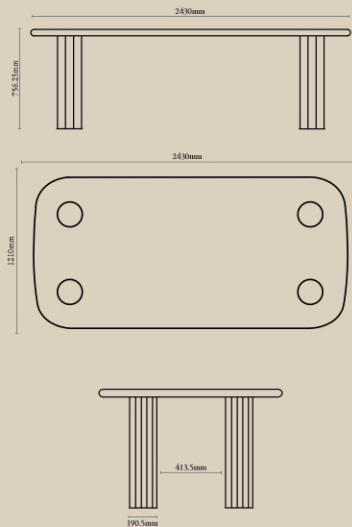

## Nobu Cocktail Table (Set) - White

NUMBER	PRODUCT NAME	PRODUCT NUMBER	WIDTH x DEPTH x HEIGHT
N	Nobu cocktail table large	RHEA X THOT 1014	444mm x 254mm x 508mm
O	Nobu cocktail table small	RHEA X THOT 1015	406mm x 254mm x 381mm

## Yozu Tiered Side table

NUMBER	PRODUCT NAME	PRODUCT NUMBER	WIDTH x DEPTH x HEIGHT
R	Yozu Tiered Side table	RHEA X THOT 1018	535mm x 355mm x 557.5mm

## Kōji Bookshelf

NUMBER	PRODUCT NAME	PRODUCT NUMBER	WIDTH x DEPTH x HEIGHT
s	Kōji Bookshelf	RHEA X THOT 1019	1830mm x 457.5mm x 1667.5mm

Assembly required.

### Asahi Dining Table - Black

NUMBER	PRODUCT NAME	PRODUCT NUMBER	WIDTH x DEPTH x HEIGHT
T	Asahi dining table	RHEA X THOT 1020	2430mm x 1210mm x 707mm

Assembly required.