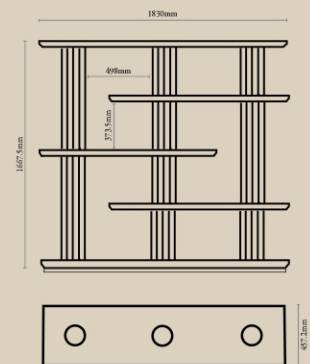

Kōji Bookshelf

NUMBER	PRODUCT NAME	PRODUCT NUMBER	WIDTH x DEPTH x HEIGHT
s	Kōji Bookshelf	RHEA X THOT 1019	1830mm x 457.5mm x 1667.5mm

Assembly required.