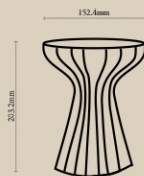

## Taro Lamps

NUMBER	PRODUCT NAME	PRODUCT NUMBER	WIDTH x DEPTH x HEIGHT
Z_2	Taro Lamp Large	RHEA X'THOT 1029	571.5mm Dia x 1200mm H (L)
Z_3	Taro Lamp Medium	RHEA X'THOT 1030	440mm Dia x 850mm H (M)
Z_4	Taro Lamp Small	RHEA X'THOT 1031	304.8mm Dia x 525mm H (S)

## Rikyē Candle Stands

NUMBER	PRODUCT NAME	PRODUCT NUMBER	WIDTH x DEPTH x HEIGHT
Z_5	Rikyē Candle Stand L	RHEA X THOT 1032	152.4mm Dia x 203.2mm H (L)
Z_6	Rikyē Candle Stand M	RHEA X THOT 1033	152.4mm Dia x 177.8mm H (M)
Z_7	Rikyē Candle Stand S	RHEA X THOT 1034	152.4mm Dia x 152.4mm H (S)