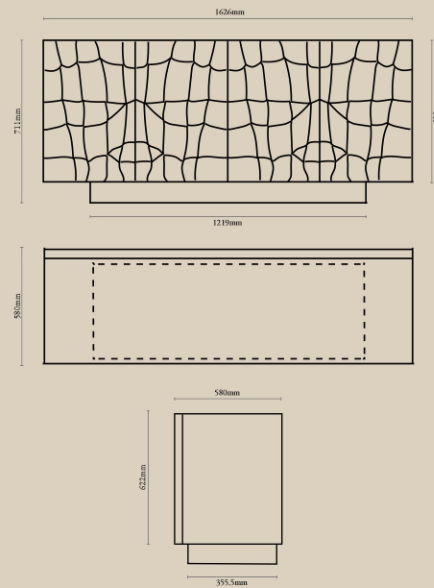

### Asahi Dining Table - Black

NUMBER	PRODUCT NAME	PRODUCT NUMBER	WIDTH x DEPTH x HEIGHT
T	Asahi dining table	RHEA X THOT 1020	2430mm x 1210mm x 707mm

Assembly required.

### Shugo Dining Table - White

NUMBER	PRODUCT NAME	PRODUCT NUMBER	WIDTH x DEPTH x HEIGHT
T	Asahi dining table	RHEA X THOT 1020	2430mm x 1210mm x 707mm

Assembly required.

## Asahi Dining Chair

NUMBER	PRODUCT NAME	PRODUCT NUMBER	WIDTH x DEPTH x HEIGHT
V	Asahi dining chair	RHEA X'THOT 1022	508mm x 508mm x 812.5mm

Seat Height : 480mm

## Ariake Bed - Stripes

NUMBER	PRODUCT NAME	PRODUCT NUMBER	WIDTH x DEPTH x HEIGHT
X	Ariake bed - Stripes	RHEAX THOT 1024	1910mm x 2075mm x 1333mm

Mattress Size : 1850mm x 2000mm x 245mm to 305 mm

Assembly required.