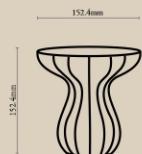

## Taro Lamps

NUMBER	PRODUCT NAME	PRODUCT NUMBER	WIDTH x DEPTH x HEIGHT
Z_2	Taro Lamp Large	RHEA X'THOT 1029	571.5mm Dia x 1200mm H (L)
Z_3	Taro Lamp Medium	RHEA X'THOT 1030	440mm Dia x 850mm H (M)
Z_4	Taro Lamp Small	RHEA X'THOT 1031	304.8mm Dia x 525mm H (S)

## Rikyē Candle Stands

NUMBER	PRODUCT NAME	PRODUCT NUMBER	WIDTH x DEPTH x HEIGHT
Z_5	Rikyē Candle Stand L	RHEA X THOT 1032	152.4mm Dia x 203.2mm H (L)
Z_6	Rikyē Candle Stand M	RHEA X THOT 1033	152.4mm Dia x 177.8mm H (M)
Z_7	Rikyē Candle Stand S	RHEA X THOT 1034	152.4mm Dia x 152.4mm H (S)