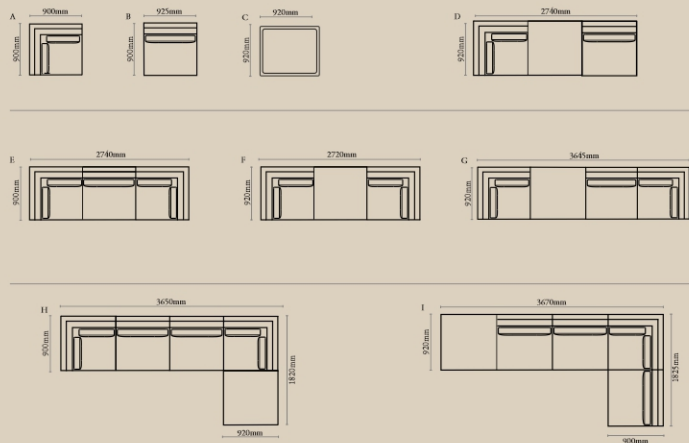

Kenzo Sectional Sofa

NUMBER	PRODUCT NAME	PRODUCT NUMBER	WIDTH x DEPTH x HEIGHT
A	Corner module	RHEA X THOT 1001	900mm x 900mm x 850mm
B	Single Seater Module	RHEA X THOT 1002	925mm x 900mm x 850mm
C	Pouffe	RHEA X THOT 1003	920mm x 920mm x 460mm
D	3 Seater Module_1	RHEA X THOT 1004	2740mm x 920mm x 850mm
E	3 Seater Module_2	RHEA X THOT 1005	2740mm x 900mm x 850mm
F	3 Seater Module_3	RHEA X THOT 1006	2720mm x 920mm x 850mm
G	4 Seater Module	RHEA X THOT 1007	3645mm x 920mm x 850mm
H	5 Seater Module_1	RHEA X THOT 1008	3650mm x 1820mm x 850mm
I	5 Seater Module_2	RHEA X THOT 1009	3670mm x 1825mm x 850mm

Seat Height : 460 mm

All dimensions in MM