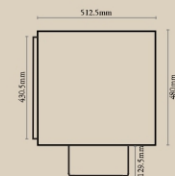

NUMBER	PRODUCT NAME	PRODUCT NUMBER	WIDTH x DEPTH x HEIGHT
Z	Saga TV Unit	RHEA X'THOT 1027	1650 mm x 457.2mm x 609.5mm