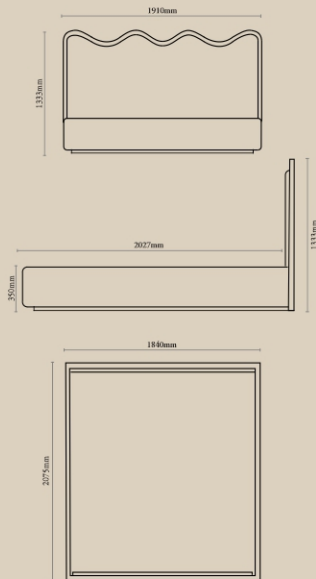

### Shugo Dining Table - White

NUMBER	PRODUCT NAME	PRODUCT NUMBER	WIDTH x DEPTH x HEIGHT
T	Asahi dining table	RHEA X THOT 1020	2430mm x 1210mm x 707mm

Assembly required.

## Asahi Dining Chair

NUMBER	PRODUCT NAME	PRODUCT NUMBER	WIDTH x DEPTH x HEIGHT
V	Asahi dining chair	RHEA X'THOT 1022	508mm x 508mm x 812.5mm

Seat Height : 480mm

## Taruki Buffet Unit

NUMBER	PRODUCT NAME	PRODUCT NUMBER	WIDTH x DEPTH x HEIGHT
W	Taruki Buffet unit	RHEA X'THOT 1023	1626mm x 458mm x 712mm

## Ariake Bed - Stripes

NUMBER	PRODUCT NAME	PRODUCT NUMBER	WIDTH x DEPTH x HEIGHT
X	Ariake bed - Stripes	RHEAX THOT 1024	1910mm x 2075mm x 1333mm

Mattress Size : 1850mm x 2000mm x 245mm to 305 mm

Assembly required.