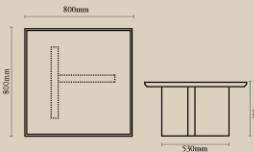

## Holm Slipcover - 2 seater

NUMBER	PRODUCT NAME	PRODUCT NUMBER	WIDTH x DEPTH x HEIGHT
I	Holm slipcover	RHEA X THOT 1010	1740mm x x 900mm x 850mm

Seat Height : 460mm

## Aoto Armchair

NUMBER	PRODUCT NAME	PRODUCT NUMBER	WIDTH x DEPTH x HEIGHT
M	Aoto Armchair	RHEA X THOT 1013	710mm x 710mm x 790mm

Seat Height : 630mm

## Yuto Coffee Table Set

NUMBER	PRODUCT NAME	PRODUCT NUMBER	WIDTH x DEPTH x HEIGHT
K	Yuto coffee table large	RHEA X THOT 1011	800mm x 800mm x 430mm
L	Yuto coffee table small	RHEA X THOT 1012	630mm x 630mm x 350mm