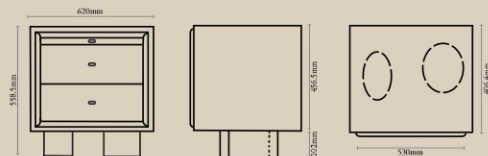

## Ariake Bed - Stripes

NUMBER	PRODUCT NAME	PRODUCT NUMBER	WIDTH x DEPTH x HEIGHT
X	Ariake bed - Stripes	RHEAX THOT 1024	1910mm x 2075mm x 1333mm

Mattress Size : 1850mm x 2000mm x 245mm to 305 mm

Assembly required.

## Ariake Bench

NUMBER	PRODUCT NAME	PRODUCT NUMBER	WIDTH x DEPTH x HEIGHT
Y	Ariake bench	RHEA X'THOT 1026	1575mm x 457.5mm x 662mm

## Ariake Bed Side Table

NUMBER	PRODUCT NAME	PRODUCT NUMBER	WIDTH x DEPTH x HEIGHT
A	Ariake Bed Side	RHEA X'THOT 1026	620mm x 406.4mm x 558.5mm