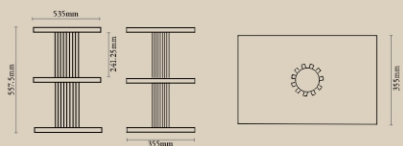

## Nobu Cocktail Table (Set) - White

NUMBER	PRODUCT NAME	PRODUCT NUMBER	WIDTH x DEPTH x HEIGHT
N	Nobu cocktail table large	RHEA X THOT 1014	444mm x 254mm x 508mm
O	Nobu cocktail table small	RHEA X THOT 1015	406mm x 254mm x 381mm

## Yozu Tiered Side table

NUMBER	PRODUCT NAME	PRODUCT NUMBER	WIDTH x DEPTH x HEIGHT
R	Yozu Tiered Side table	RHEA X THOT 1018	535mm x 355mm x 557.5mm